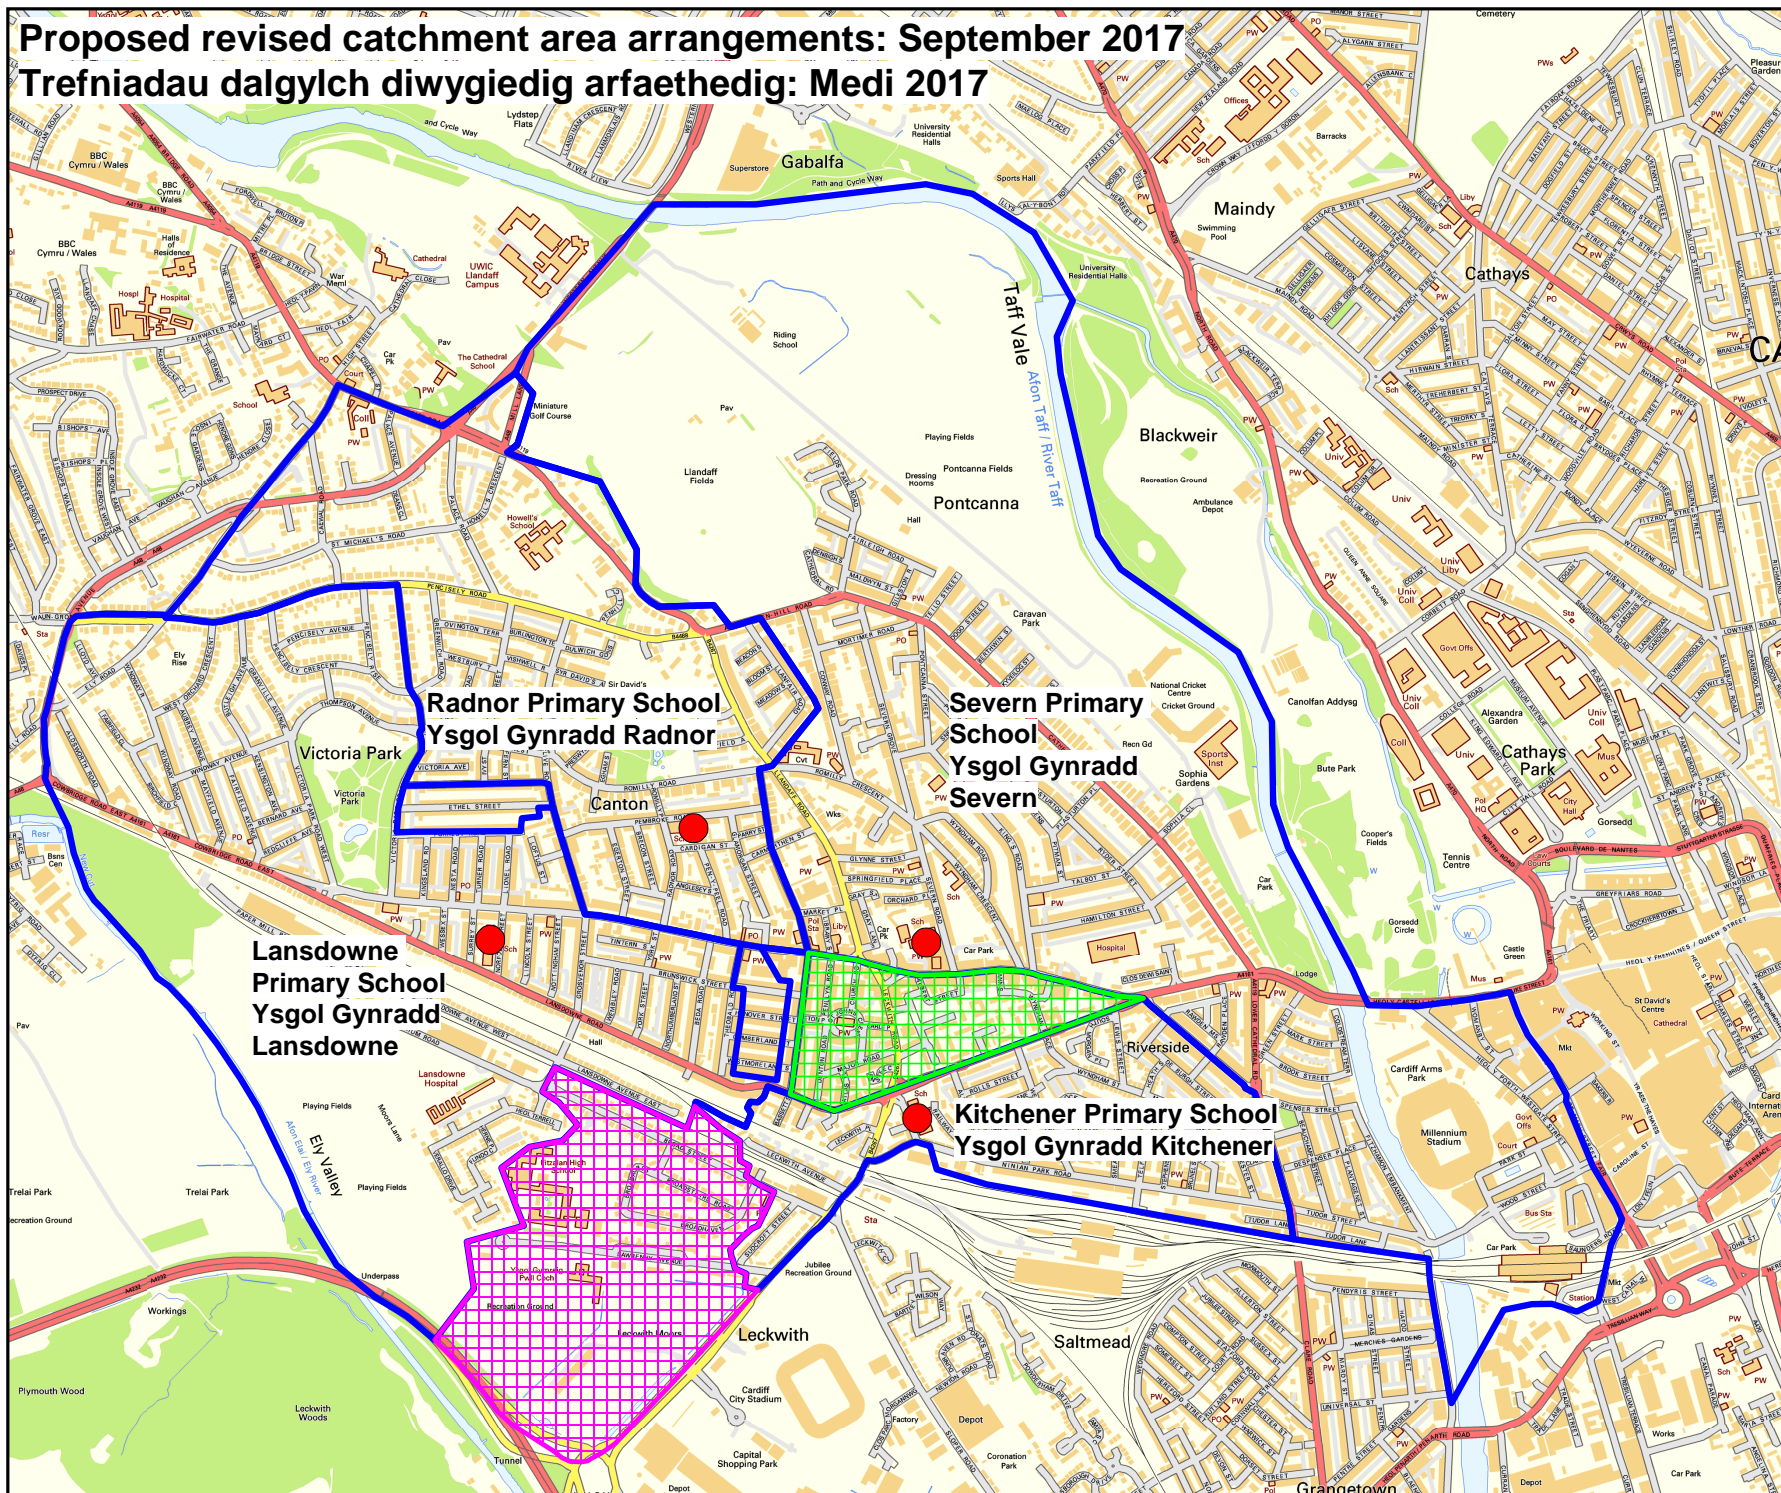

Proposed revised catchment area arrangements: September 2017

Trefniadau dalgylch diwygiedig arfaethedig: Medi 2017

Appendix 1

Existing catchment area boundaries of Kitchener, Lansdowne, Radnor and Severn primary schools - proposed to be retained

Ffiniau dalgylchoedd presennol Ysgolion Cynradd Kitchener, Lansdowne, Radnor a Severn – cynigir eu cadw

Area proposed to transfer from the Lansdowne Primary school catchment area to the Kitchener Primary School catchment area

Yr ardal y cynigir ei throsglwyddo i ddalgylch Ysgol Gynradd Lansdowne o ddalgylch presennol Ysgol Gynradd Kitchener

Area proposed to transfer from the Kitchener Primary school catchment area to the Severn Primary School catchment area

Yr ardal y cynigir ei throsglwyddo i ddalgylch Ysgol Gynradd Kitchener o ddalgylch presennol Ysgol Gynradd Severn