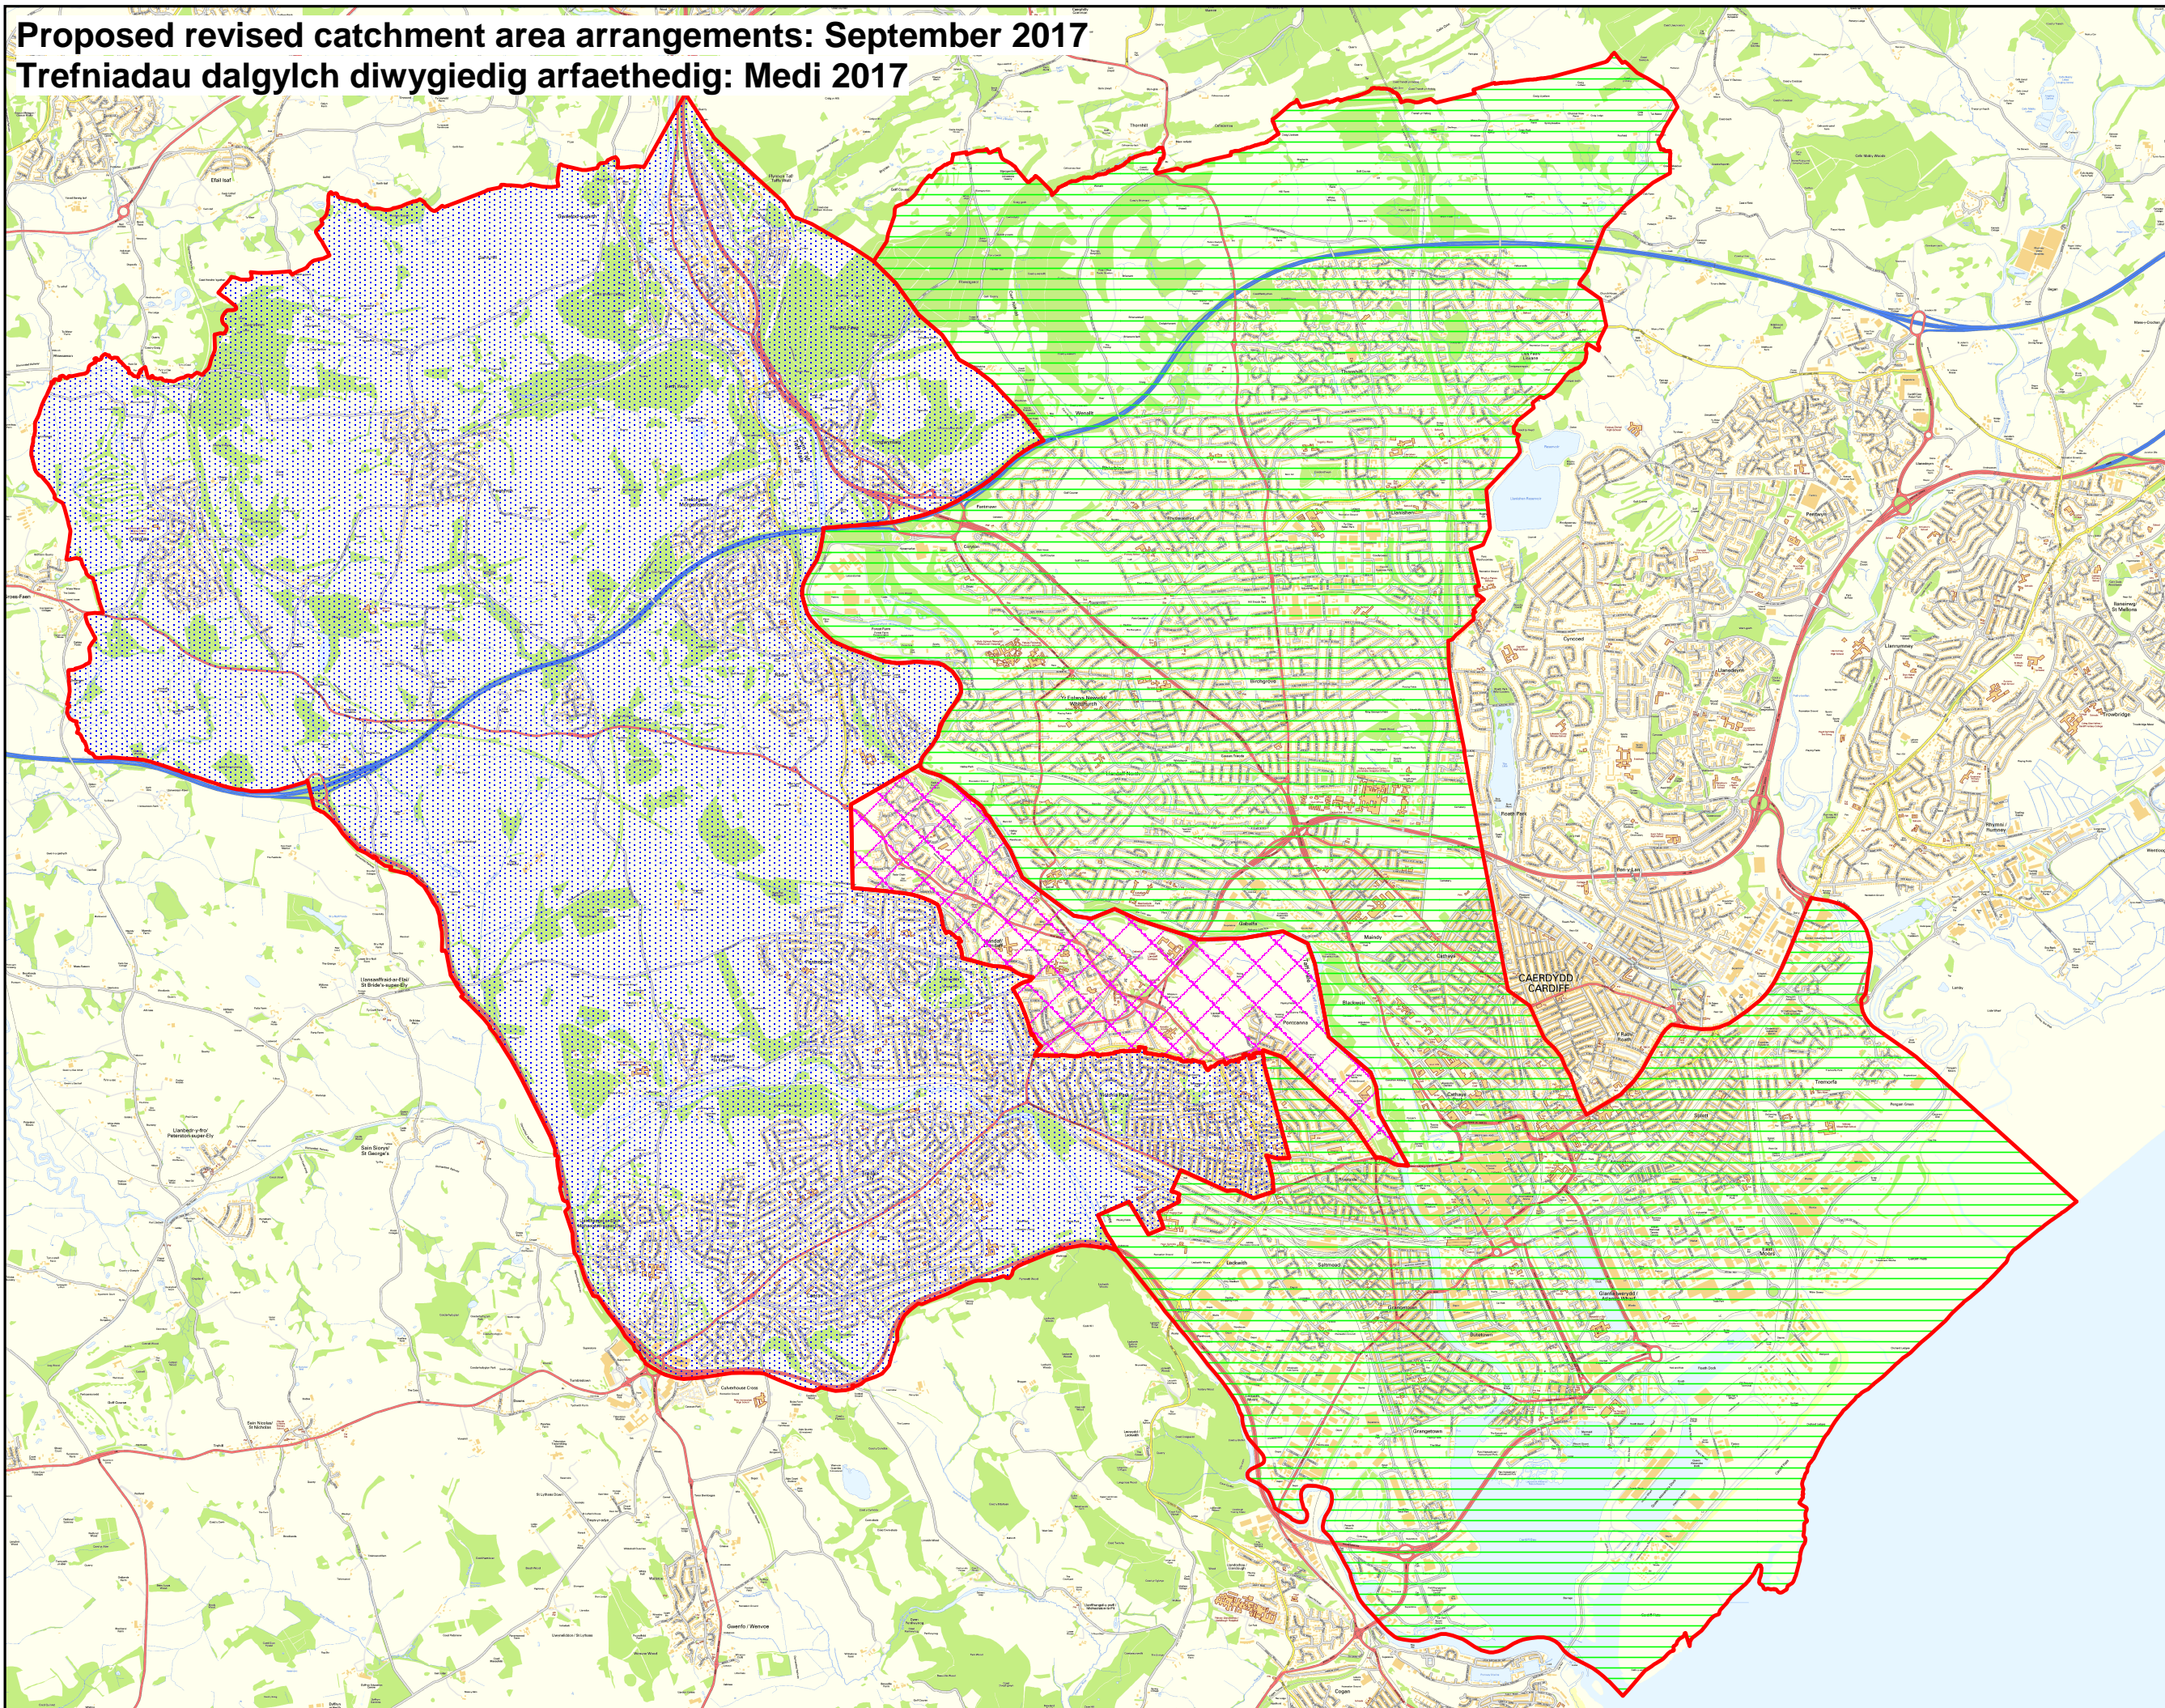

Proposed revised catchment area arrangements: September 2017
Trefniadau dalgyllch diwygiedig arfaethedig: Medi 2017

1. Appendix 2
2. Existing Welsh-medium secondary school catchment area boundaries
   - Ffiniau presennol dalgyllchoedd ysgolion uwchradd Cymraeg
   - Existing Ysgol Gyfun Gymraeg Glantaf catchment area
   - Dalgyllch presennol Ysgol Gyfun Gymraeg Glantaf
   - Existing Ysgol Pencae catchment area - proposed to transfer from the Ysgol Gyfun Gymraeg Plasmawr catchment area to the Ysgol Gyfun Gymraeg Glantaf catchment area, from September 2017
   - Dalgyllch presennol Ysgol Pencae - cynigiwyd i'w drosglwyddo o ddalgyllch Ysgol Gyfun Gymraeg Plasmawr i ddalgyllch Ysgol Gyfun Gymraeg Glantaf, o fis Medi 2017
   - Proposed Ysgol Gyfun Gymraeg Plasmawr catchment area
   - Dalgyllch arfaethedig Ysgol Gyfun Gymraeg Plasmawr

This copy is produced specifically to supply County Council information. NO further copies may be made.
Mae'r copi hwn wedi'i gynhyrchu'n benodol i gyflenwi gwboadaeth y Cyngor Sir. Ni ellir gwneud copiau pellach.
© Crown copyright and database rights 2016
Ordnance Survey 100023376
© Hawffraint y Goron a hawliau cronfa ddata 2016
Arolwg Ordnans 100023376