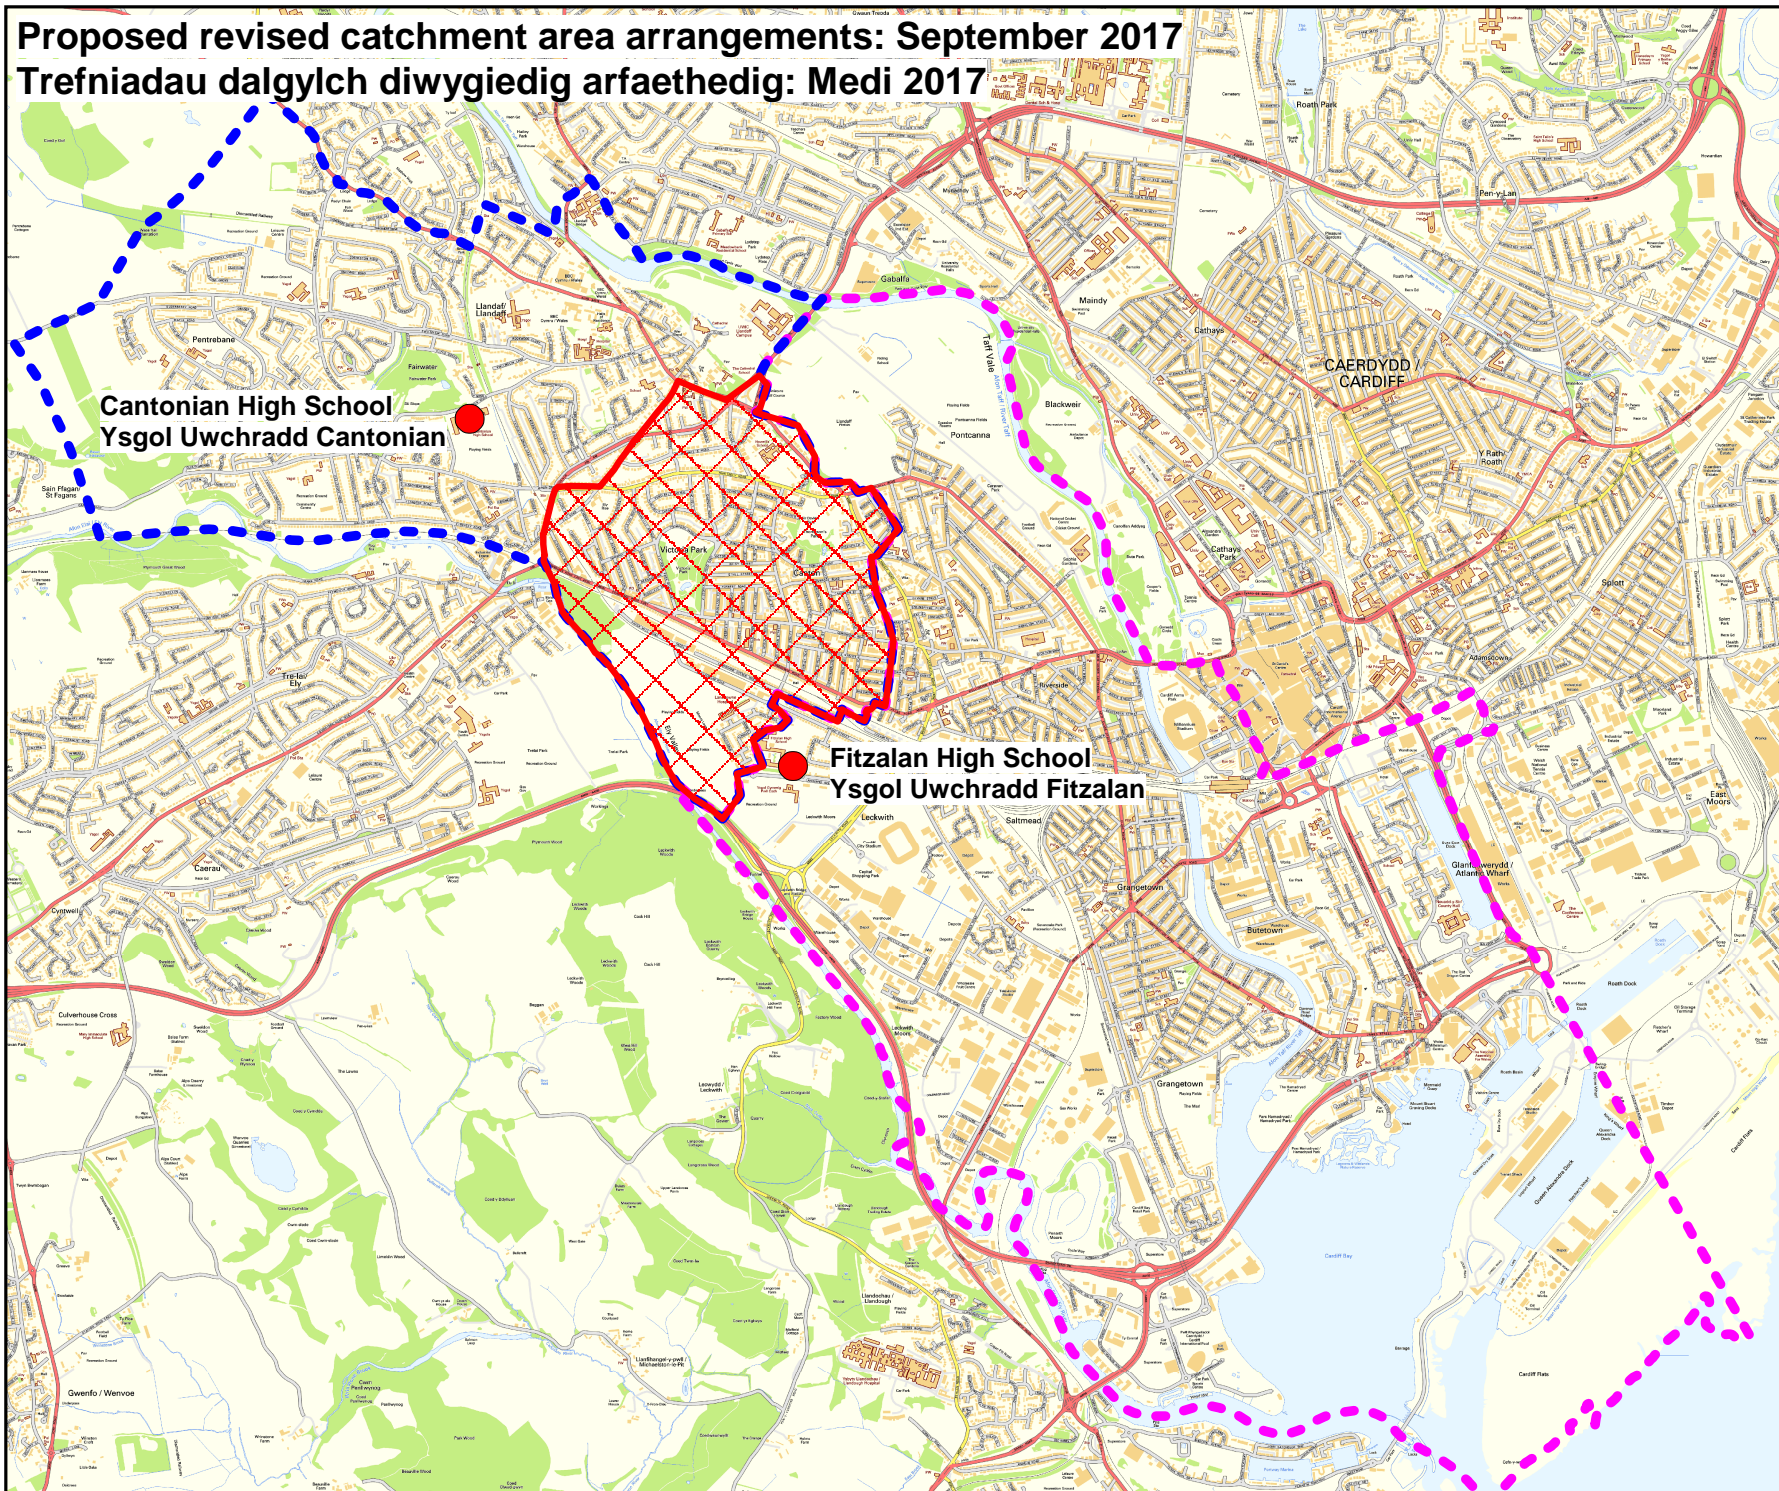

Proposed revised catchment area arrangements: September 2017

Trefniadau dalgylch diwygiedig arfaethedig: Medi 2017

 Existing Cantonian High School catchment area

 Dalgylch presennol Ysgol Uwchradd Cantonian